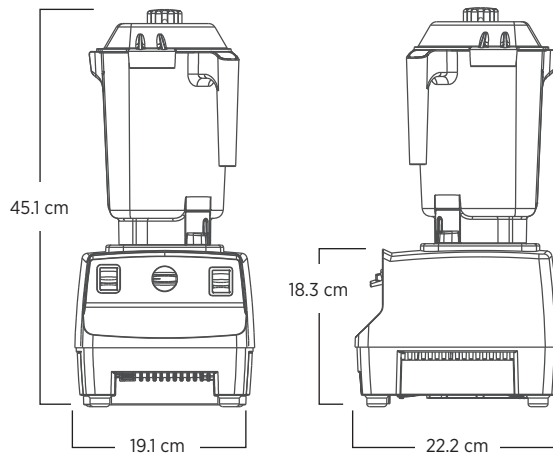

Includes Drink Machine Advance with 1.4-liter high-impact, clear/stackable Advance container, complete with Advance blade assembly and lid, and black or red base.

For more complete warranty terms and conditions, please contact your authorized Vitamix distributor.

Product Specifications

Motor	≈2.3 peak output horsepower motor		
Electrical	220-240 V, 50-60 Hz, 1000-1200 W	Taiwan: 110 V, 60 Hz, 1100 W	Japan: 100 V, 50-60 Hz, 900 W
Net Weight	5.23 kg (6.14 kg with box)		
Dimensions	45.1 x 19.1 x 22.2 cm (HxWxD)		

Also Available

2.0 L BPA-free, clear standard container complete with Wet blade assembly and lid

1.4 L BPA-free, clear standard container complete with Wet blade assembly and lid

0.9 L BPA-free, clear standard container complete with Wet blade assembly and lid

1.4 L clear BPA-free, Advance container complete with Advance blade assembly and lid

Not all products are offered in all countries. Products and item numbers may differ in your local market. Please contact your Vitamix Account Representative for product availability and item details.

Contact Information

Commercial Sales

+1 440.782.2450

international@vitamix.com

Technical Support

+1 440.782.2450

commercialts@vitamix.com

vitamix.com

For more information, please contact an authorized Vitamix distributor, or Vitamix international customer service.